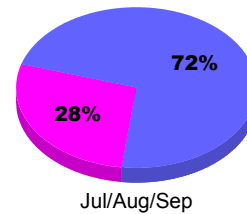

YTD Status Quo Clubs 2011-2012

Status Quo Clubs Compared to Status Quo Members

Legend: Status Quo Clubs (Cyan), Total Status Quo Members (Green)

MEMBERSHIP

Membership Results
2011-2012

Membership
2010-2011

Month	Net Memb Goal	Actual New Memb	Actual Dropped Memb	Gain/Loss of Memb	Gain/Loss of Memb
Jul/Aug/Sep		18	-78	-60	-55
Totals		18	-78	-60	-55

Membership Results 2011-2012

Goal, New, Dropped, Gain/Loss

Legend: Goal (Cyan), Actual (Green), Dropped (Yellow), Gain Loss (Magenta)

Comparison of Membership Gain/Loss

Current Year Compared to the Previous Year

Legend: Current Year (Cyan), Previous Year (Green)

Gender Comparison 2011-2012

Jul/Aug/Sep

Legend: Male (Blue), Female (Magenta)